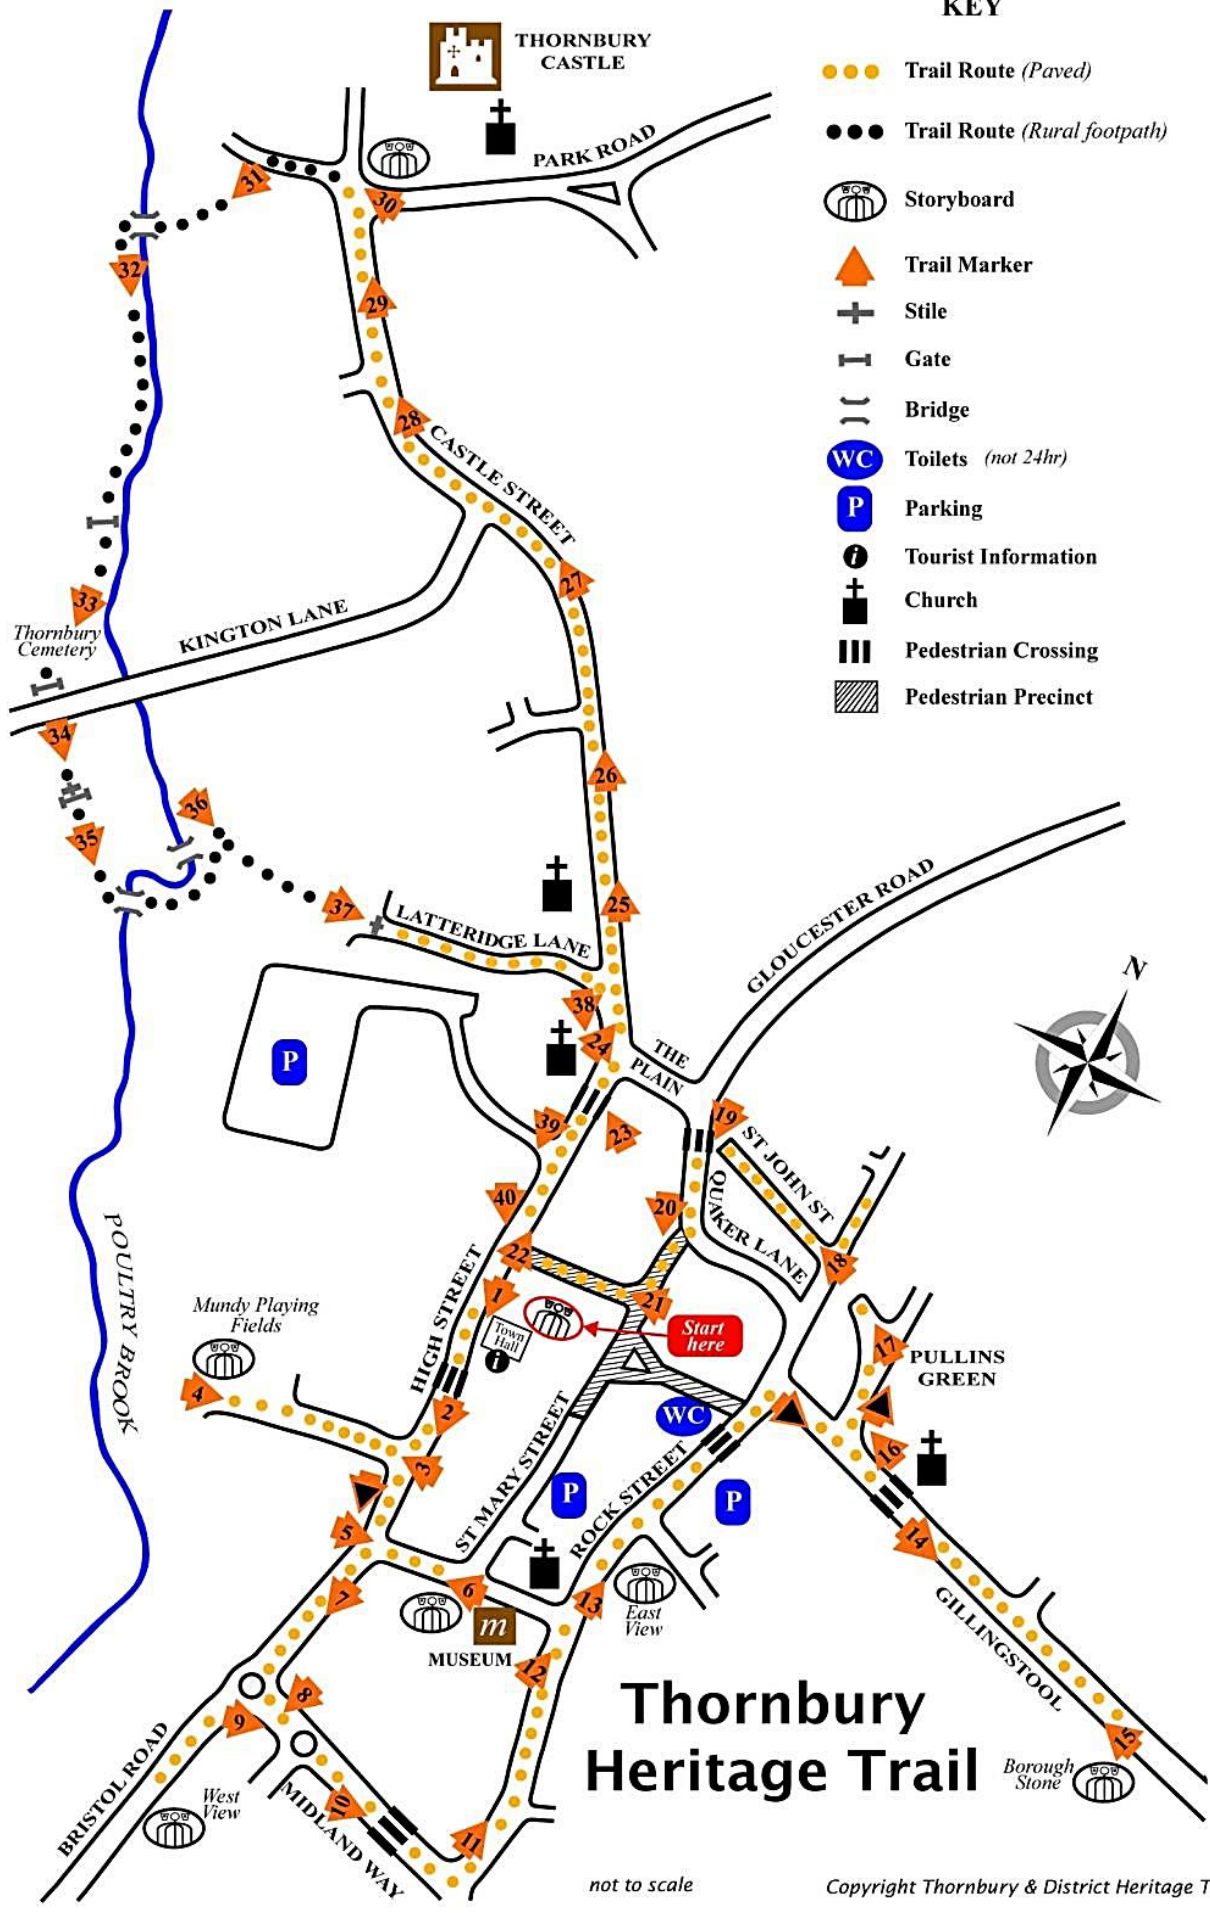

KEY

- Trail Route (Paved)
- Trail Route (Rural footpath)
-  Storyboard
-  Trail Marker
-  Stile
-  Gate
-  Bridge
-  Toilets (not 24hr)
-  Parking
-  Tourist Information
-  Church
-  Pedestrian Crossing
-  Pedestrian Precinct

Thornbury Heritage Trail

Borough Stone 

not to scale

Copyright Thornbury & District Heritage Trust